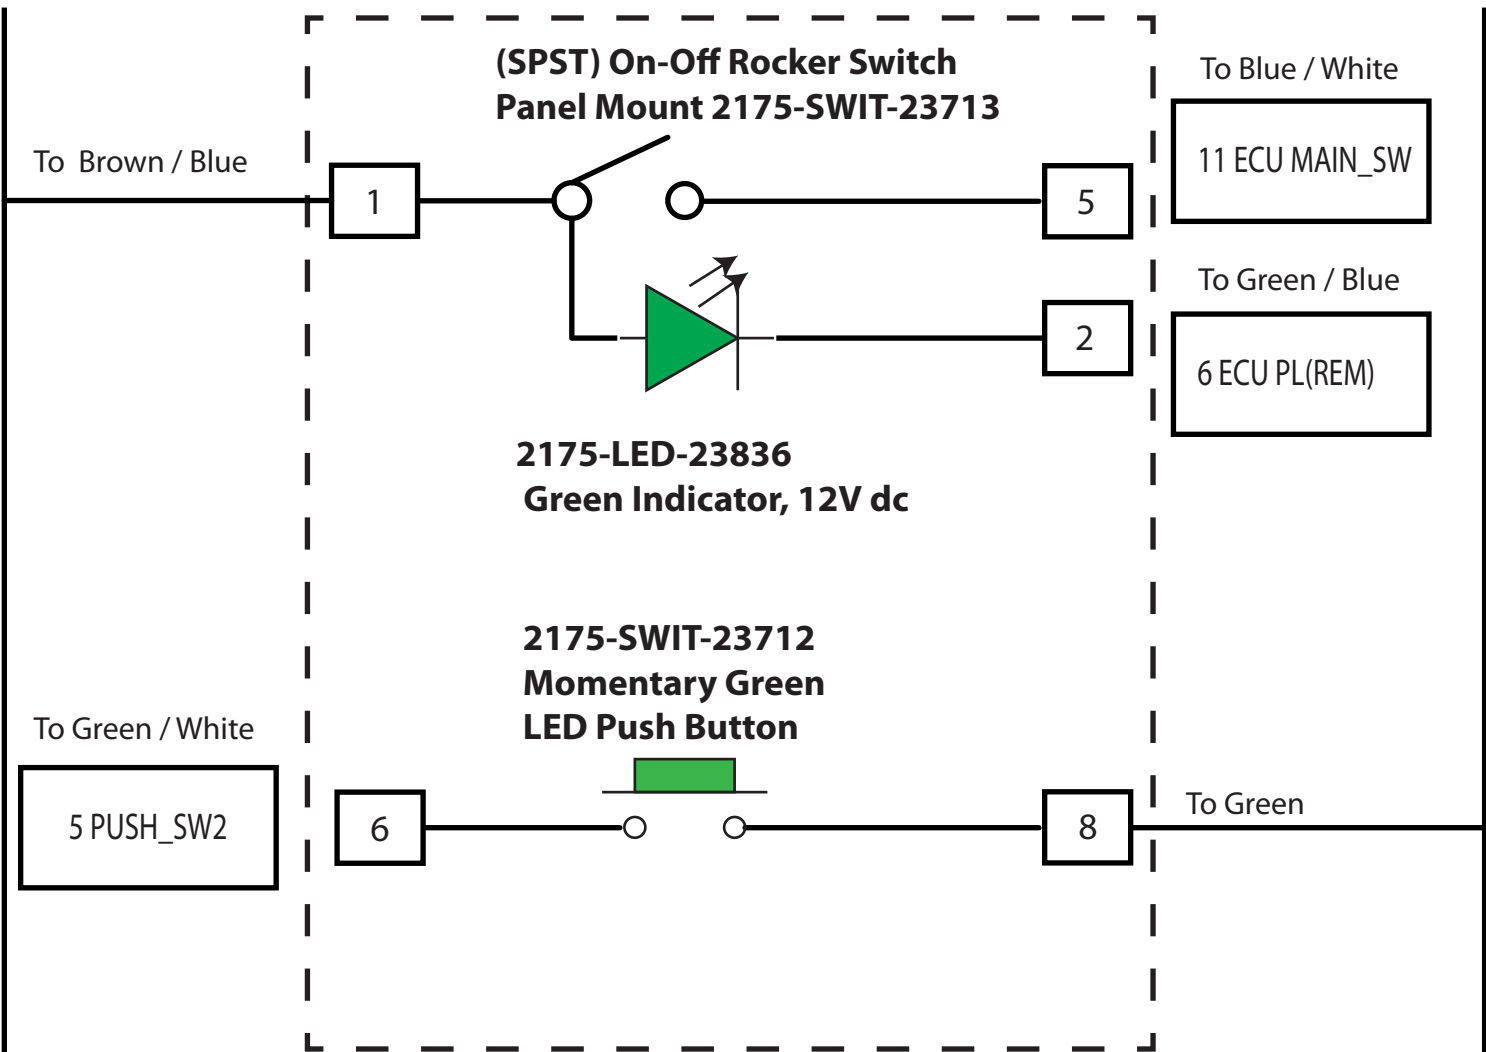

HONDC-MISC-24069 Eu70 10M Remote

12v

0 v

View From Rear of Plug
(where the wires go in !)

FE38-60901021-H
8 WAY SUMITOMO
HM SERIES FEMALE