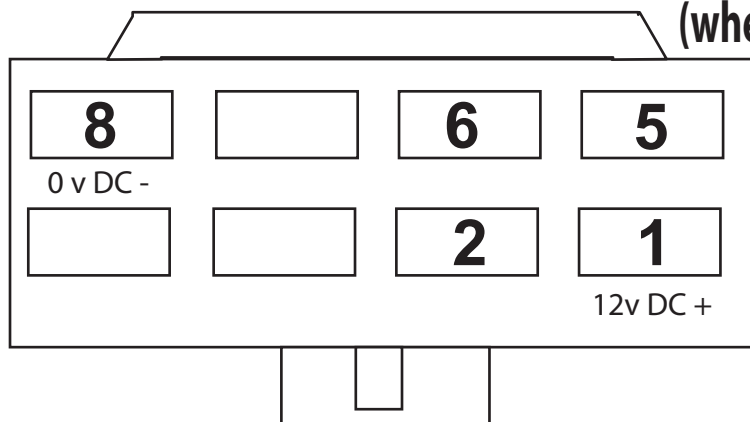

HONDC-MISC-24069 Eu70 10M Remote

12v

0 v

View From Rear of Plug
(where the wires go in !)

FE38-60901021-H
8 WAY SUMITOMO
HM SERIES FEMALE